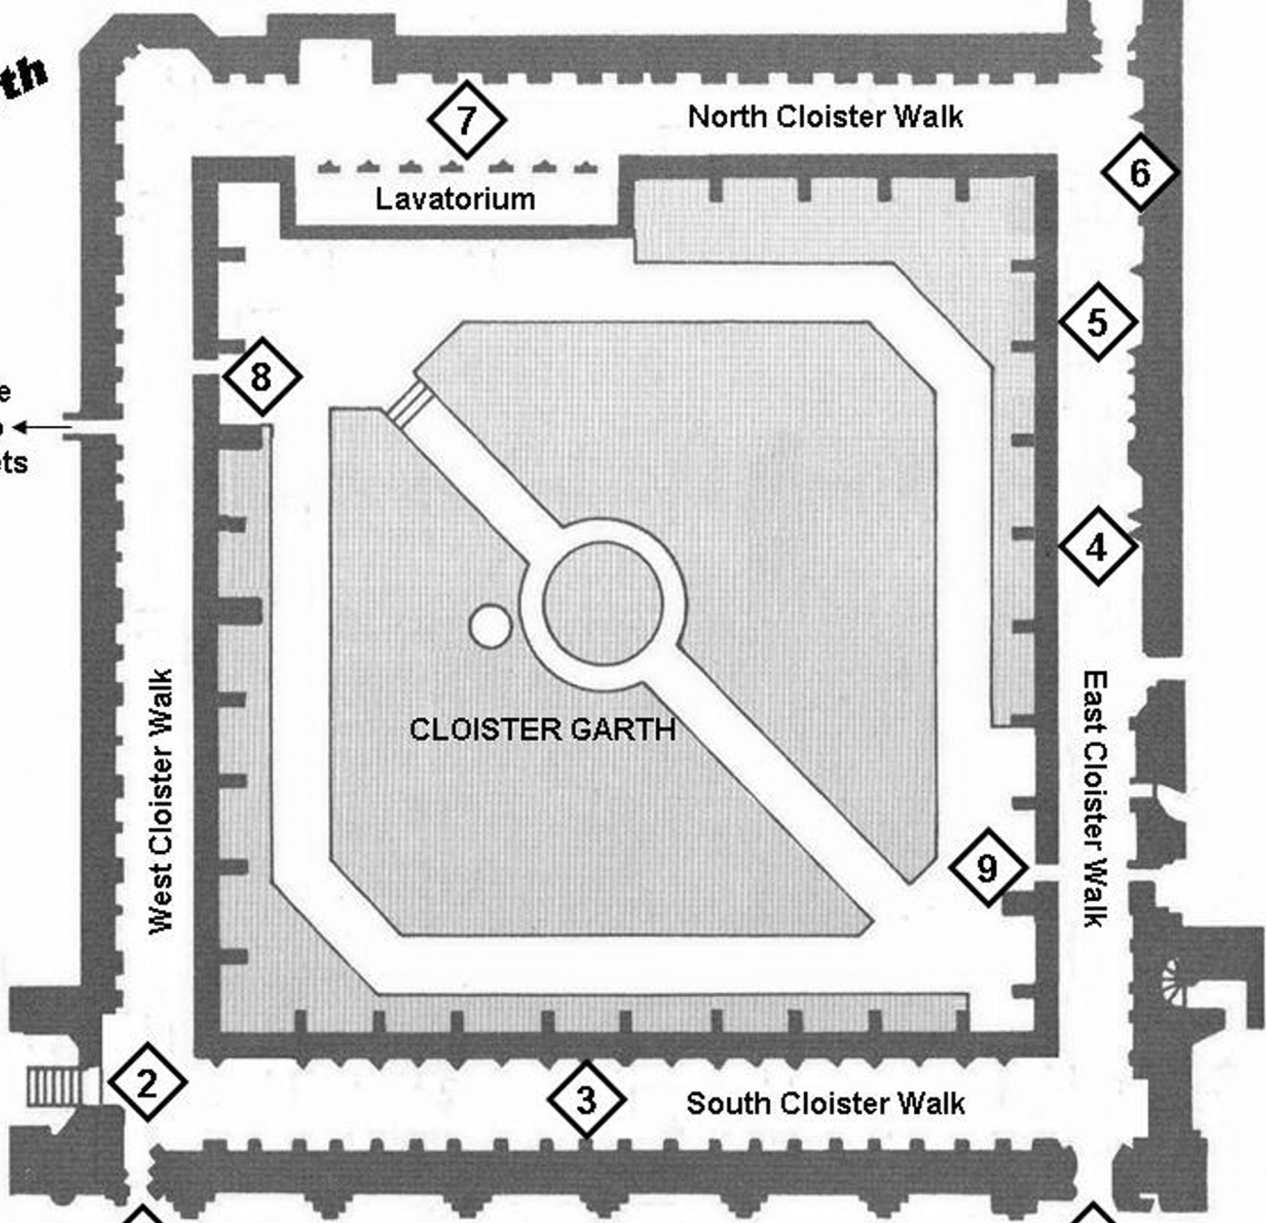

*HARRY POTTER PLACES*  
BOOK THREE

Gloucester  
Cathedral  
Potter Maps

[www.HarryPotterPlaces.com](http://www.HarryPotterPlaces.com)

↑ North

Coffee Shop & Toilets

Gift Shop ↓ Main Entrance

Lavatorium

CLOISTER GARTH

North Cloister Walk

West Cloister Walk

East Cloister Walk

South Cloister Walk

Interior Gloucester Cathedral Areas

[Cloisters]

↑ North

North  
Transept

10

[Nave]

Quire

Presbytery

High  
Altar

[Lady  
Chapel]

11

South  
Transept  
& Tower